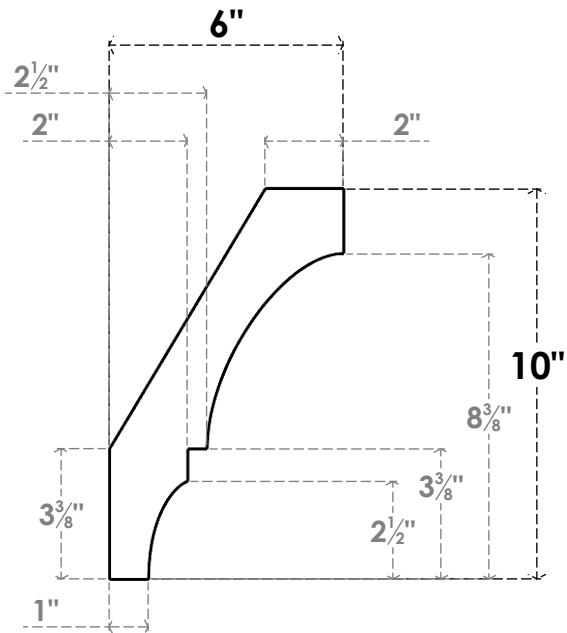

ITEM NUMBER: BRCPC055X06000X10000BOA

5 1/2"W X 6"D X 10"H BALBOA ARCHITECTURAL GRADE PVC CLOSED KNEE BRACE

SIDE PROFILE

FRONT PROFILE

ISOMETRIC

EKENA MILLWORK
2300 WEST MAIN ST.
CLARKSVILLE, TX 75426
TOLL FREE: 866-607-0453
WWW.EKENAMILLWORK.COM