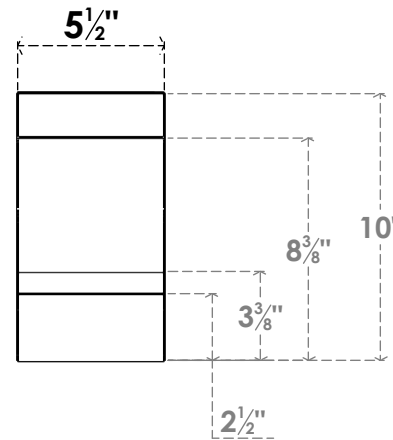

ITEM NUMBER: BRCPC055X06000X10000BOA

5 1/2"W X 6"D X 10"H BALBOA ARCHITECTURAL GRADE PVC CLOSED KNEE BRACE

SIDE PROFILE

FRONT PROFILE

ISOMETRIC

EKENA MILLWORK
2300 WEST MAIN ST.
CLARKSVILLE, TX 75426
TOLL FREE: 866-607-0453
WWW.EKENAMILLWORK.COM